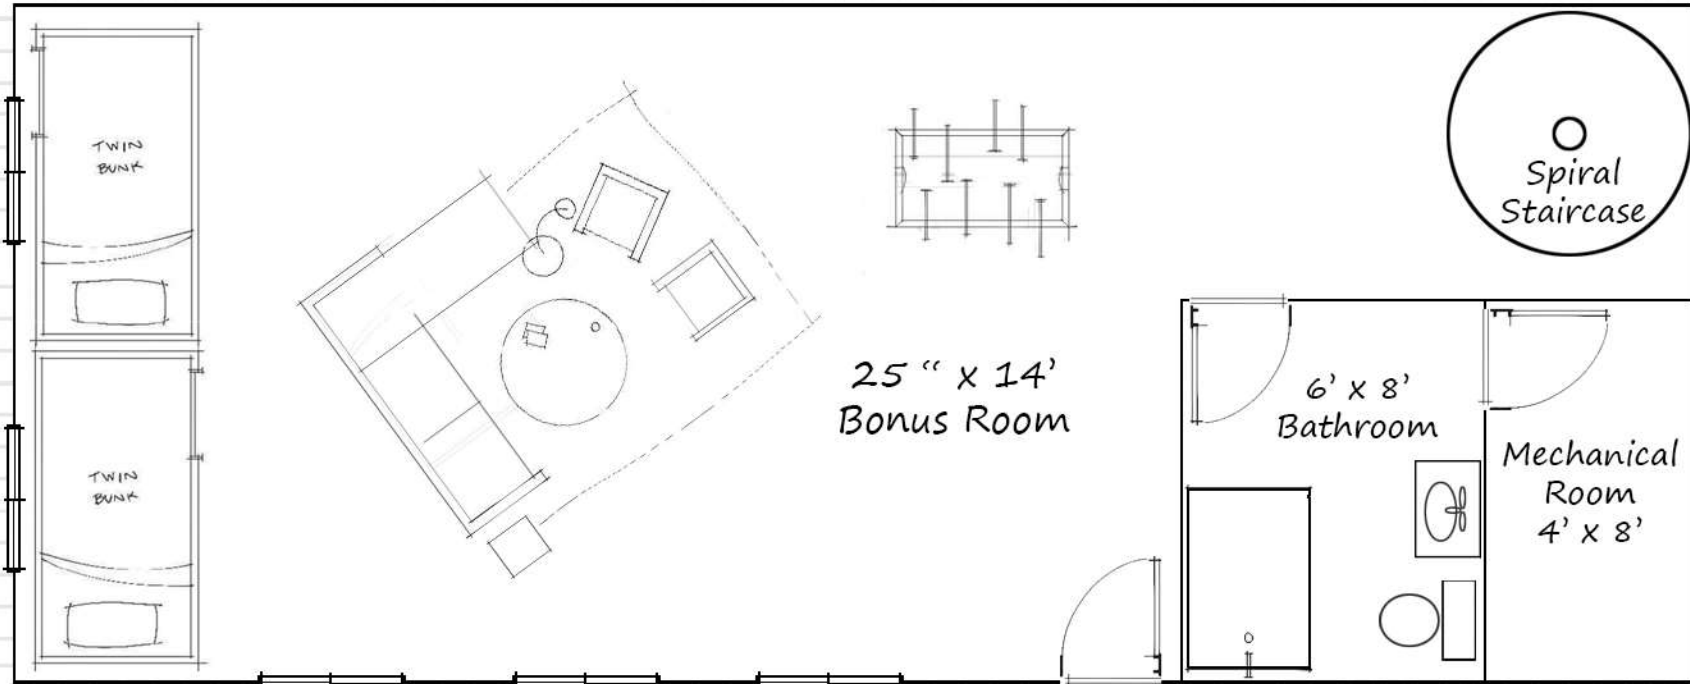

Model: The Weekender

Main Level

Model: The Weekender

Lower Level

Deck Above

Exterior: 14' x 35'

Deck Above