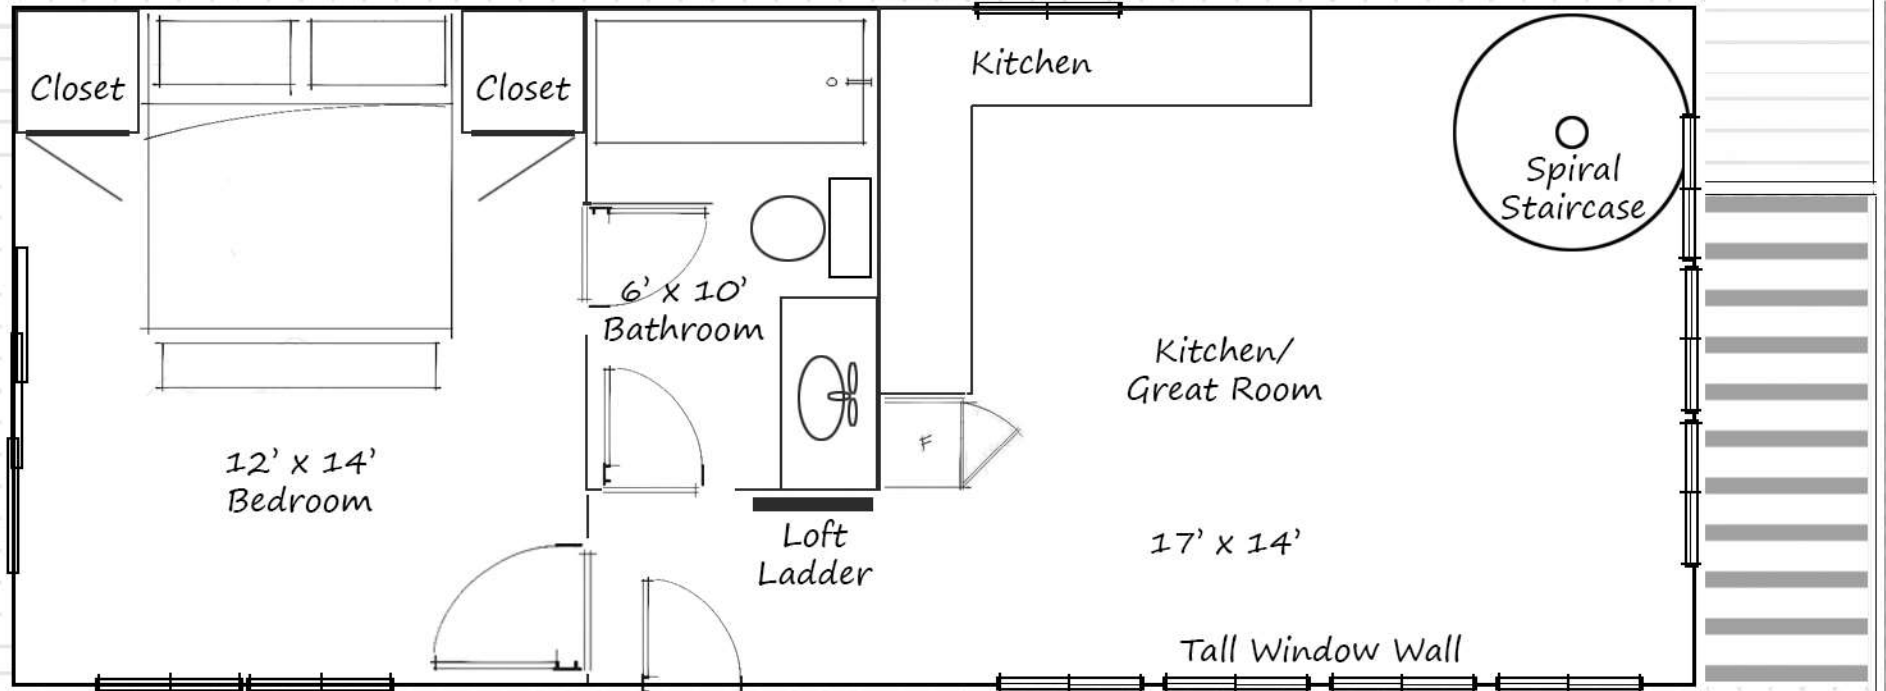

Model: The Weekender

Main Level

Model: The Weekender

Lower Level

Deck Above

Exterior: 14' x 35'

Deck Above