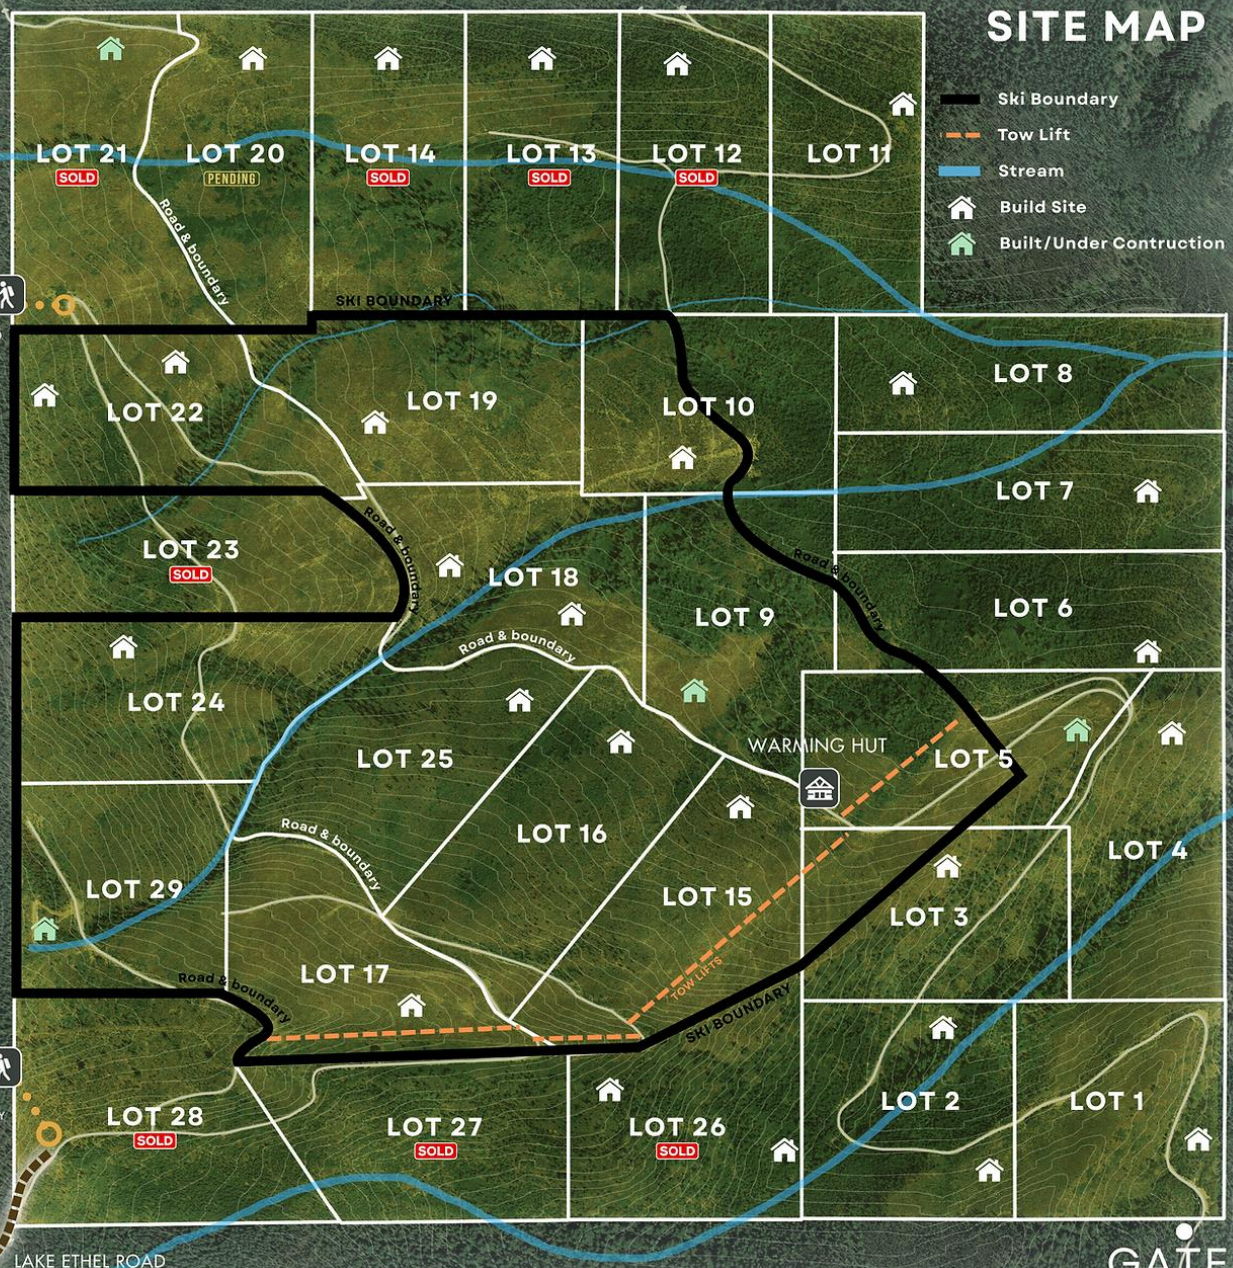

SITE MAP

-  Ski Boundary
-  Tow Lift
-  Stream
-  Build Site
-  Built/Under Construction

FOOTPATH TRAIL TO NATIONAL FOREST

LAKE ETHEL TRAIL
1.5 MILES FROM PROPERTY

GATE