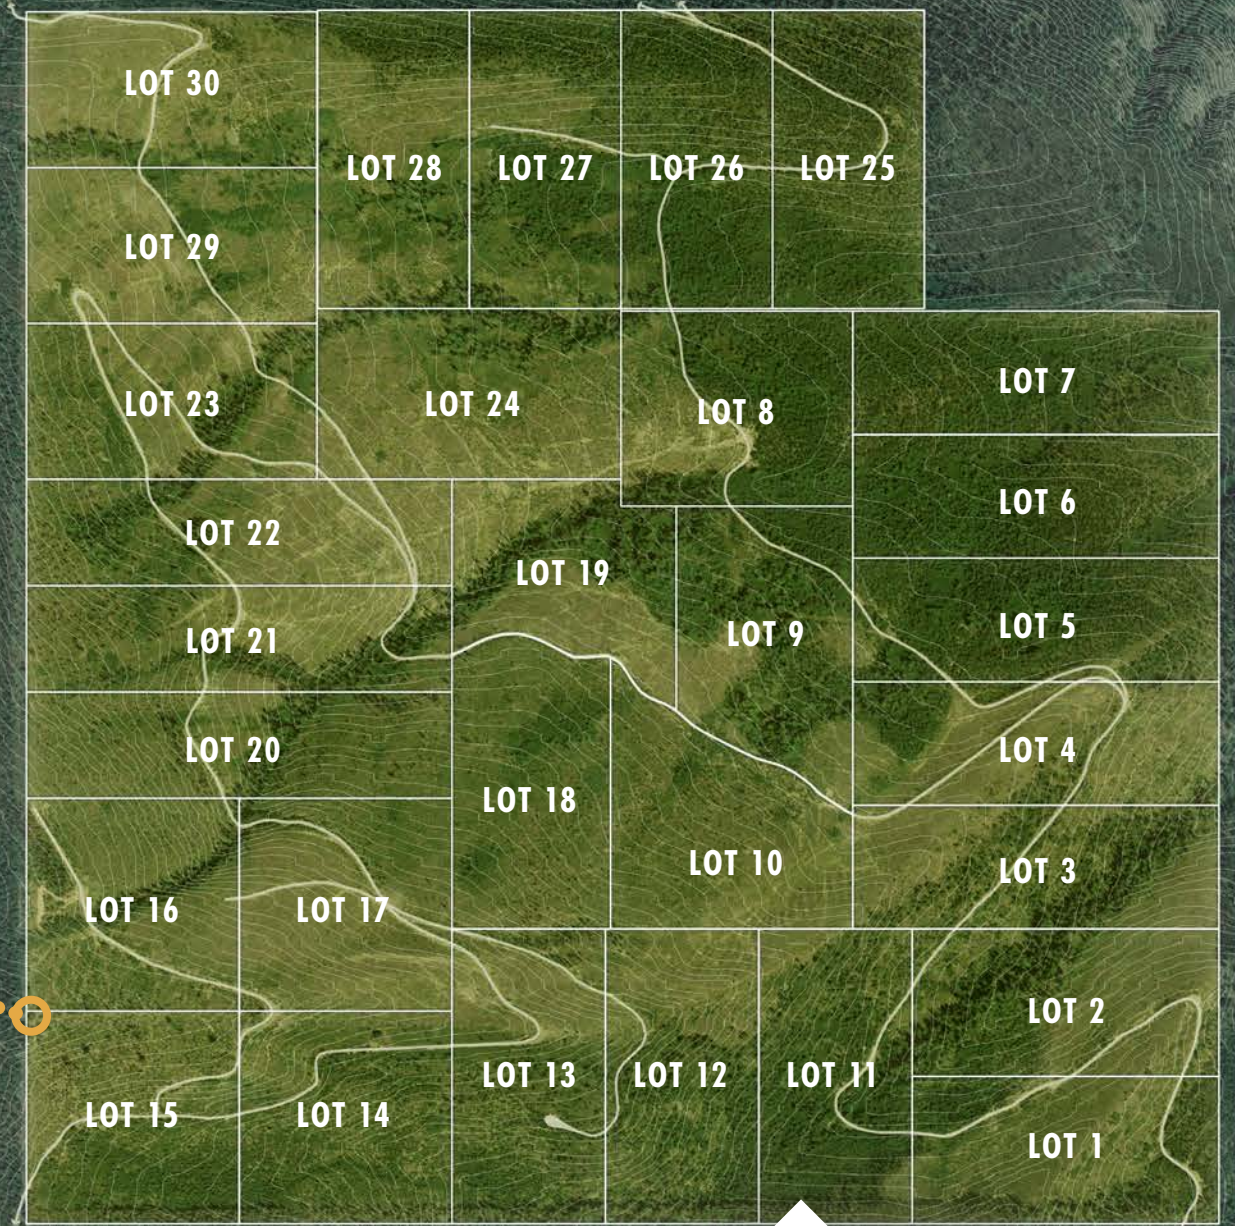

WINTON

COLES CORNER

LAKE WENATCHEE

NORTH

CONTEXTUAL PERSPECTIVE MAP
COULTER CREEK PROPERTY - WASHINGTON

SNOWGRASS MOUNTAIN

JIM HILL MOUNTAIN

CUP LAKE

LARCH LAKE

JASON LAKES

HONOUR LAKE

CHIWAUKUM LAKE

LAKE DONALD

LOCH EILEEN

LAKE ETHEL

LAKE JULIUS

ALPINE LAKES WILDERNESS

LAKE ETHEL TRAIL
1.5 MILES FROM PROPERTY

PROPERTY

COULTER CREEK FOREST
SERVICE 6930 ROAD

CONTEXTUAL PERSPECTIVE MAP
COULTER CREEK PROPERTY - WASHINGTON

SEATTLE
2 HOURS

ALPINE LAKES WILDERNESS

LAKE ETHEL TRAIL
1.5 MILES FROM PROPERTY

LAKE ETHEL

PROPERTY

LEAVENWORTH
15 MINS

CONCEPTUAL LOTTING PLAN
COULTER CREEK PROPERTY - WASHINGTON